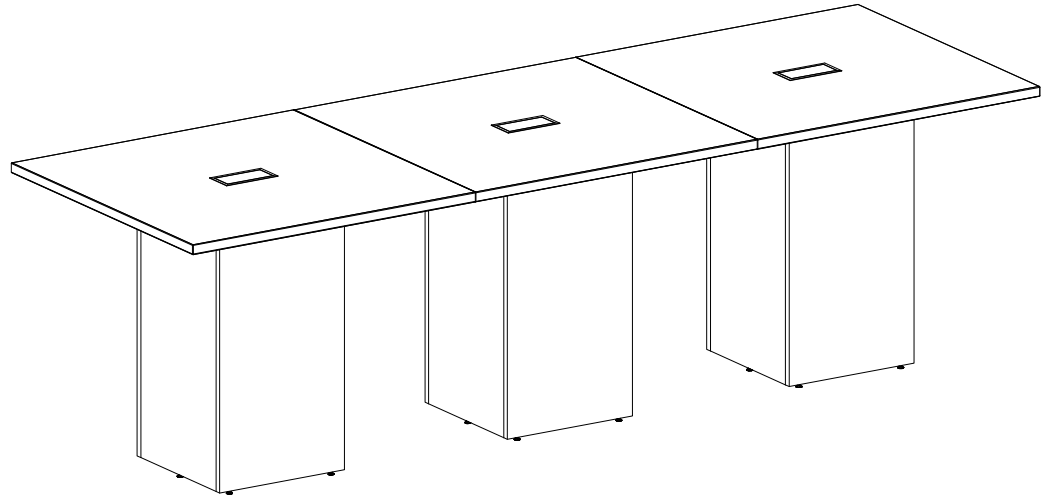

12 foot rectangular Cafe Conference Table

Count	Mfg	Part #	Description	Sell	Extended Sell	Finish	Frame Design	Other	Building	Floor	Department
3	OS3	PL139T	Square Laminate Conference Top 48"W X 48"D								
3	OS3	PLCUBE2040	20"D X 20"W x 40"H Cube Base								