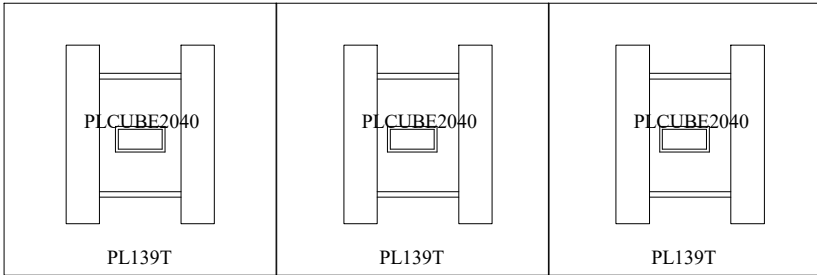

12 foot rectangular Cafe Conference Table

Count	Mfg	Part #	Description	Sell	Extended Sell	Finish	Frame Design	Other	Building	Floor	Department
3	OS3	PL139T	Square Laminate Conference Top 48"W X 48"D								
3	OS3	PLCUBE2040	20"D X 20"W x 40"H Cube Base								