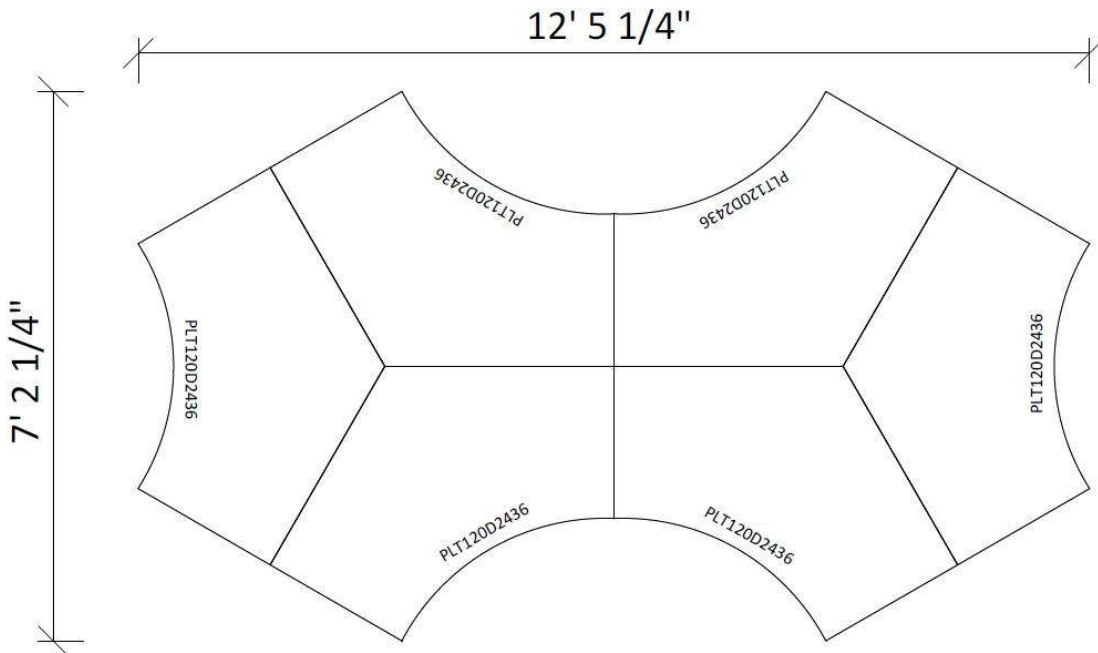

Four person workstation

PLT-120 degree top