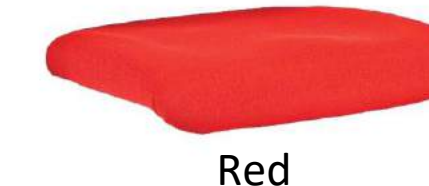

7774T Mesh Armless
LIST: \$319 > Page 56

3094T CHORUS
LIST: \$269 > PAGE 56

3074T CHORUS
LIST: \$235 > PAGE 56

Seat Options

Black comes standard, but colored seats are available for an additional charge

Red
SKU: 94/9176
List: \$85

Green
SKU: 94/9179
List: \$85

Orange
SKU: 94/9170
List: \$85

Blue
SKU: 94/9114
List: \$85

CoolMesh Seating only available in black - ANSI BIFMA Certified

6004AS PRESTO
LIST: \$550 > PAGE 52

8456AS BODY FORM
LIST: \$509 > PAGE 53