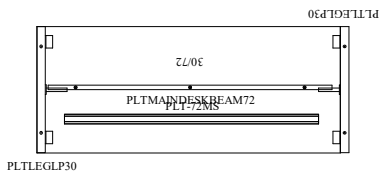

Image Bridge Loop 4

| Count | Mfg | Part # | Description | Sell | Extended Sell | Finish | Frame Design | Other | Building | Floor | Department |
|-------|-----|-------------------|--|------|---------------|--------|--------------|-------|----------|-------|------------|
| 4 | OS3 | PLT-72MS | Table Beam Stiffener 72"W Top (Set of 2) | | | | | | | | |
| 4 | OS3 | PLT3072 | Rectangular Top, 30"D X 72"W | | | | | | | | |
| 8 | OS3 | PLTLEGLP30 | Loop Leg 30"W X 28-1/2"H | | | | | | | | |
| 4 | OS3 | PLTMAINDESKBEAM72 | Beam for Main Desk Top 72"L | | | | | | | | |