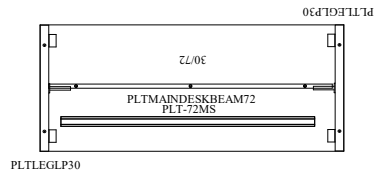

Image Bridge Loop 4

| Count | Mfg | Part # | Description | Sell | Extended Sell | Finish | Frame Design | Other | Building | Floor | Department |
|-------|-----|-------------------|--|------|---------------|--------|--------------|-------|----------|-------|------------|
| 4 | OS3 | PLT-72MS | Table Beam Stiffener 72"W Top (Set of 2) | | | | | | | | |
| 4 | OS3 | PLT3072 | Rectangular Top, 30"D X 72"W | | | | | | | | |
| 8 | OS3 | PLTLEGLP30 | Loop Leg 30"W X 28-1/2"H | | | | | | | | |
| 4 | OS3 | PLTMAINDESKBEAM72 | Beam for Main Desk Top 72"L | | | | | | | | |