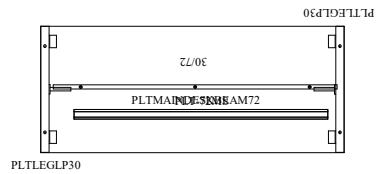

Image Bridge Loop 4

| Count | Mfg | Part # | Description | Sell | Extended Sell | Finish | Frame Design | Other | Building | Floor | Department |
|-------|-----|-------------------|--|------|---------------|--------|--------------|-------|----------|-------|------------|
| 4 | OS3 | PLT-72MS | Table Beam Stiffener 72"W Top (Set of 2) | | | | | | | | |
| 4 | OS3 | PLT3072 | Rectangular Top, 30"D X 72"W | | | | | | | | |
| 8 | OS3 | PLTLEGLP30 | Loop Leg 30"W X 28-1/2"H | | | | | | | | |
| 4 | OS3 | PLTMAINDESKBEAM72 | Beam for Main Desk Top 72"L | | | | | | | | |