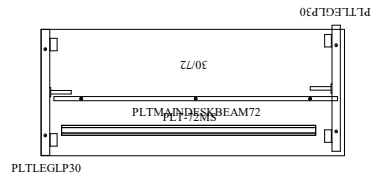

Image Bridge Loop 4

| Count | Mfg | Part # | Description | Sell | Extended Sell | Finish | Frame Design | Other | Building | Floor | Department |
|-------|-----|-------------------|--|------|---------------|--------|--------------|-------|----------|-------|------------|
| 4 | OS3 | PLT-72MS | Table Beam Stiffener 72"W Top (Set of 2) | | | | | | | | |
| 4 | OS3 | PLT3072 | Rectangular Top, 30"D X 72"W | | | | | | | | |
| 8 | OS3 | PLTLEGLP30 | Loop Leg 30"W X 28-1/2"H | | | | | | | | |
| 4 | OS3 | PLTMAINDESKBEAM72 | Beam for Main Desk Top 72"L | | | | | | | | |