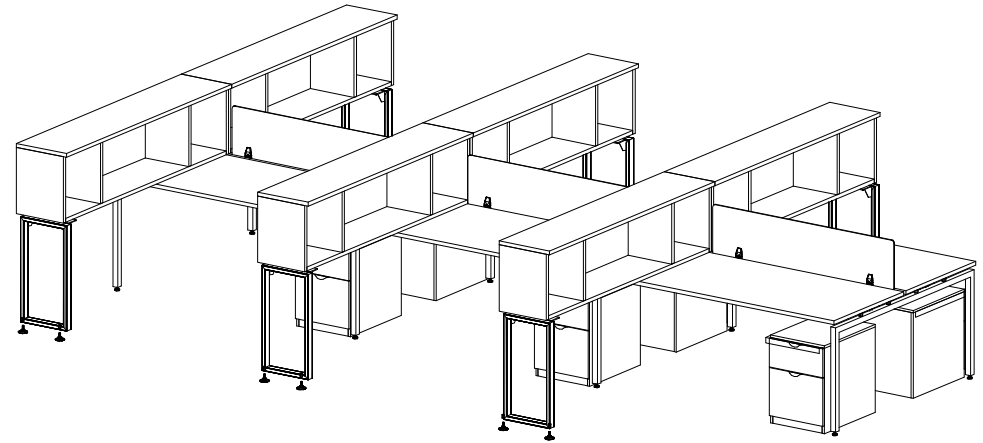

# page 6 upper picture using all U legs

Count	Mfg	Part #	Description
6	OS3	CUSH1623	Cushion for Laminate Pedestals
6	OS3	PL1007	Mobile Laminate Pedestal Box/File, Locking
6	OS3	PL1044OH	Open Hutch, 71"W
6	OS3	PLT-CBBSILVER	Connector Beam Bracket (Pair) Required for use with 48" or 6
6	OS3	PLT3072	Rectangular Top, 30"D X 72"W
3	OS3	PLTFFP1554	Fabric Privacy Divider 54" (Must Specify Brackets)
4	OS3	PLTLEGU60	U-Leg 60"W X 28 1/2"H
6	OS3	PLTLP-HS27-EACH	Hutch Support 27"H Each (Sold in Pairs)
6	OS3	PLTMAINDESKBEAM72	Beam for Main Desk Top 72"L
6	OS3	PLTSBUDMDUALSI	Dual Under Desk Mount for Acrylic or Fabric Panels (Sold In
12	POF	PLTLP-HS-GLIDE	Glide for PLTLP-HS27