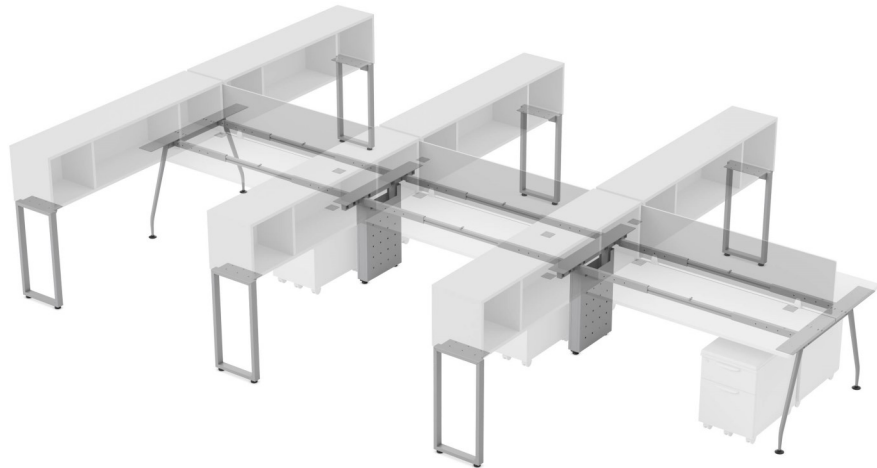

PLT ARCLEG 4860

The PLT-ARCLEG 4860 silver leg for use with 48" or 60" deep worksurface tops and conference tables.

Contact your sales rep for special pricing.

PLTARCLEG4860 SILVER

Visit us online to check stock, or contact us today for additional information.
PHONE: 952-920-8303 (select option 1) EMAIL: dealerservices@storliecompany.com